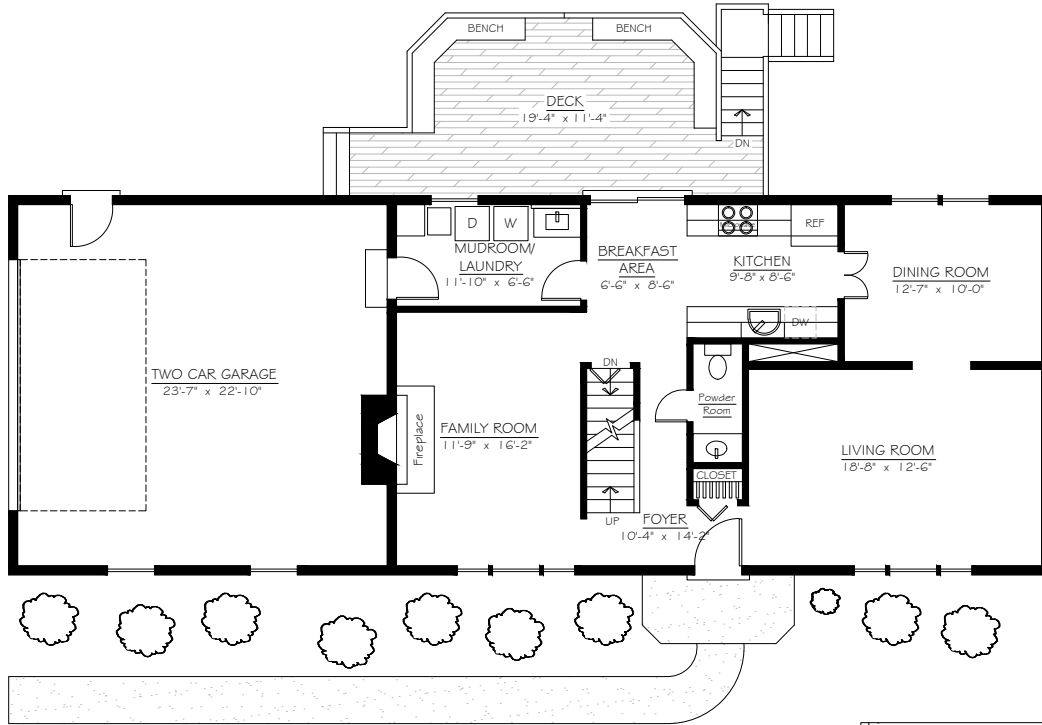

UPPER LEVEL

MAIN LEVEL

LOWER LEVEL

FLOOR PLANS

9203 Shan Drive, Fairfax, VA 22032

Floor plans are property of
Anne & Sarah Harrington, Realtors