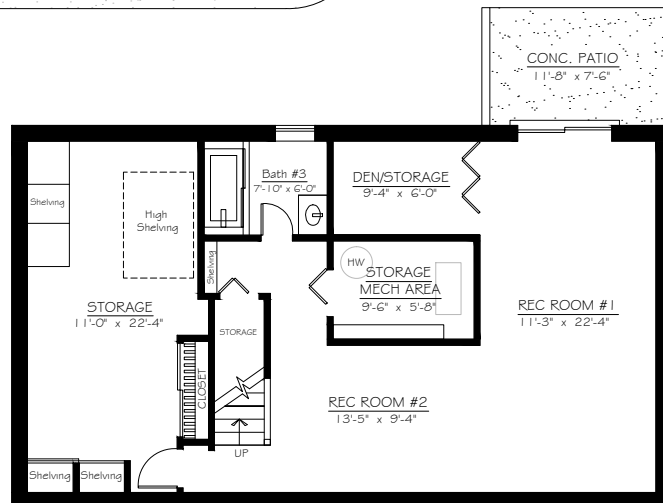

UPPER LEVEL

MAIN LEVEL

LOWER LEVEL

FLOOR PLANS

9203 Shan Drive, Fairfax, VA 22032

Floor plans are property of
Anne & Sarah Harrington, Realtors